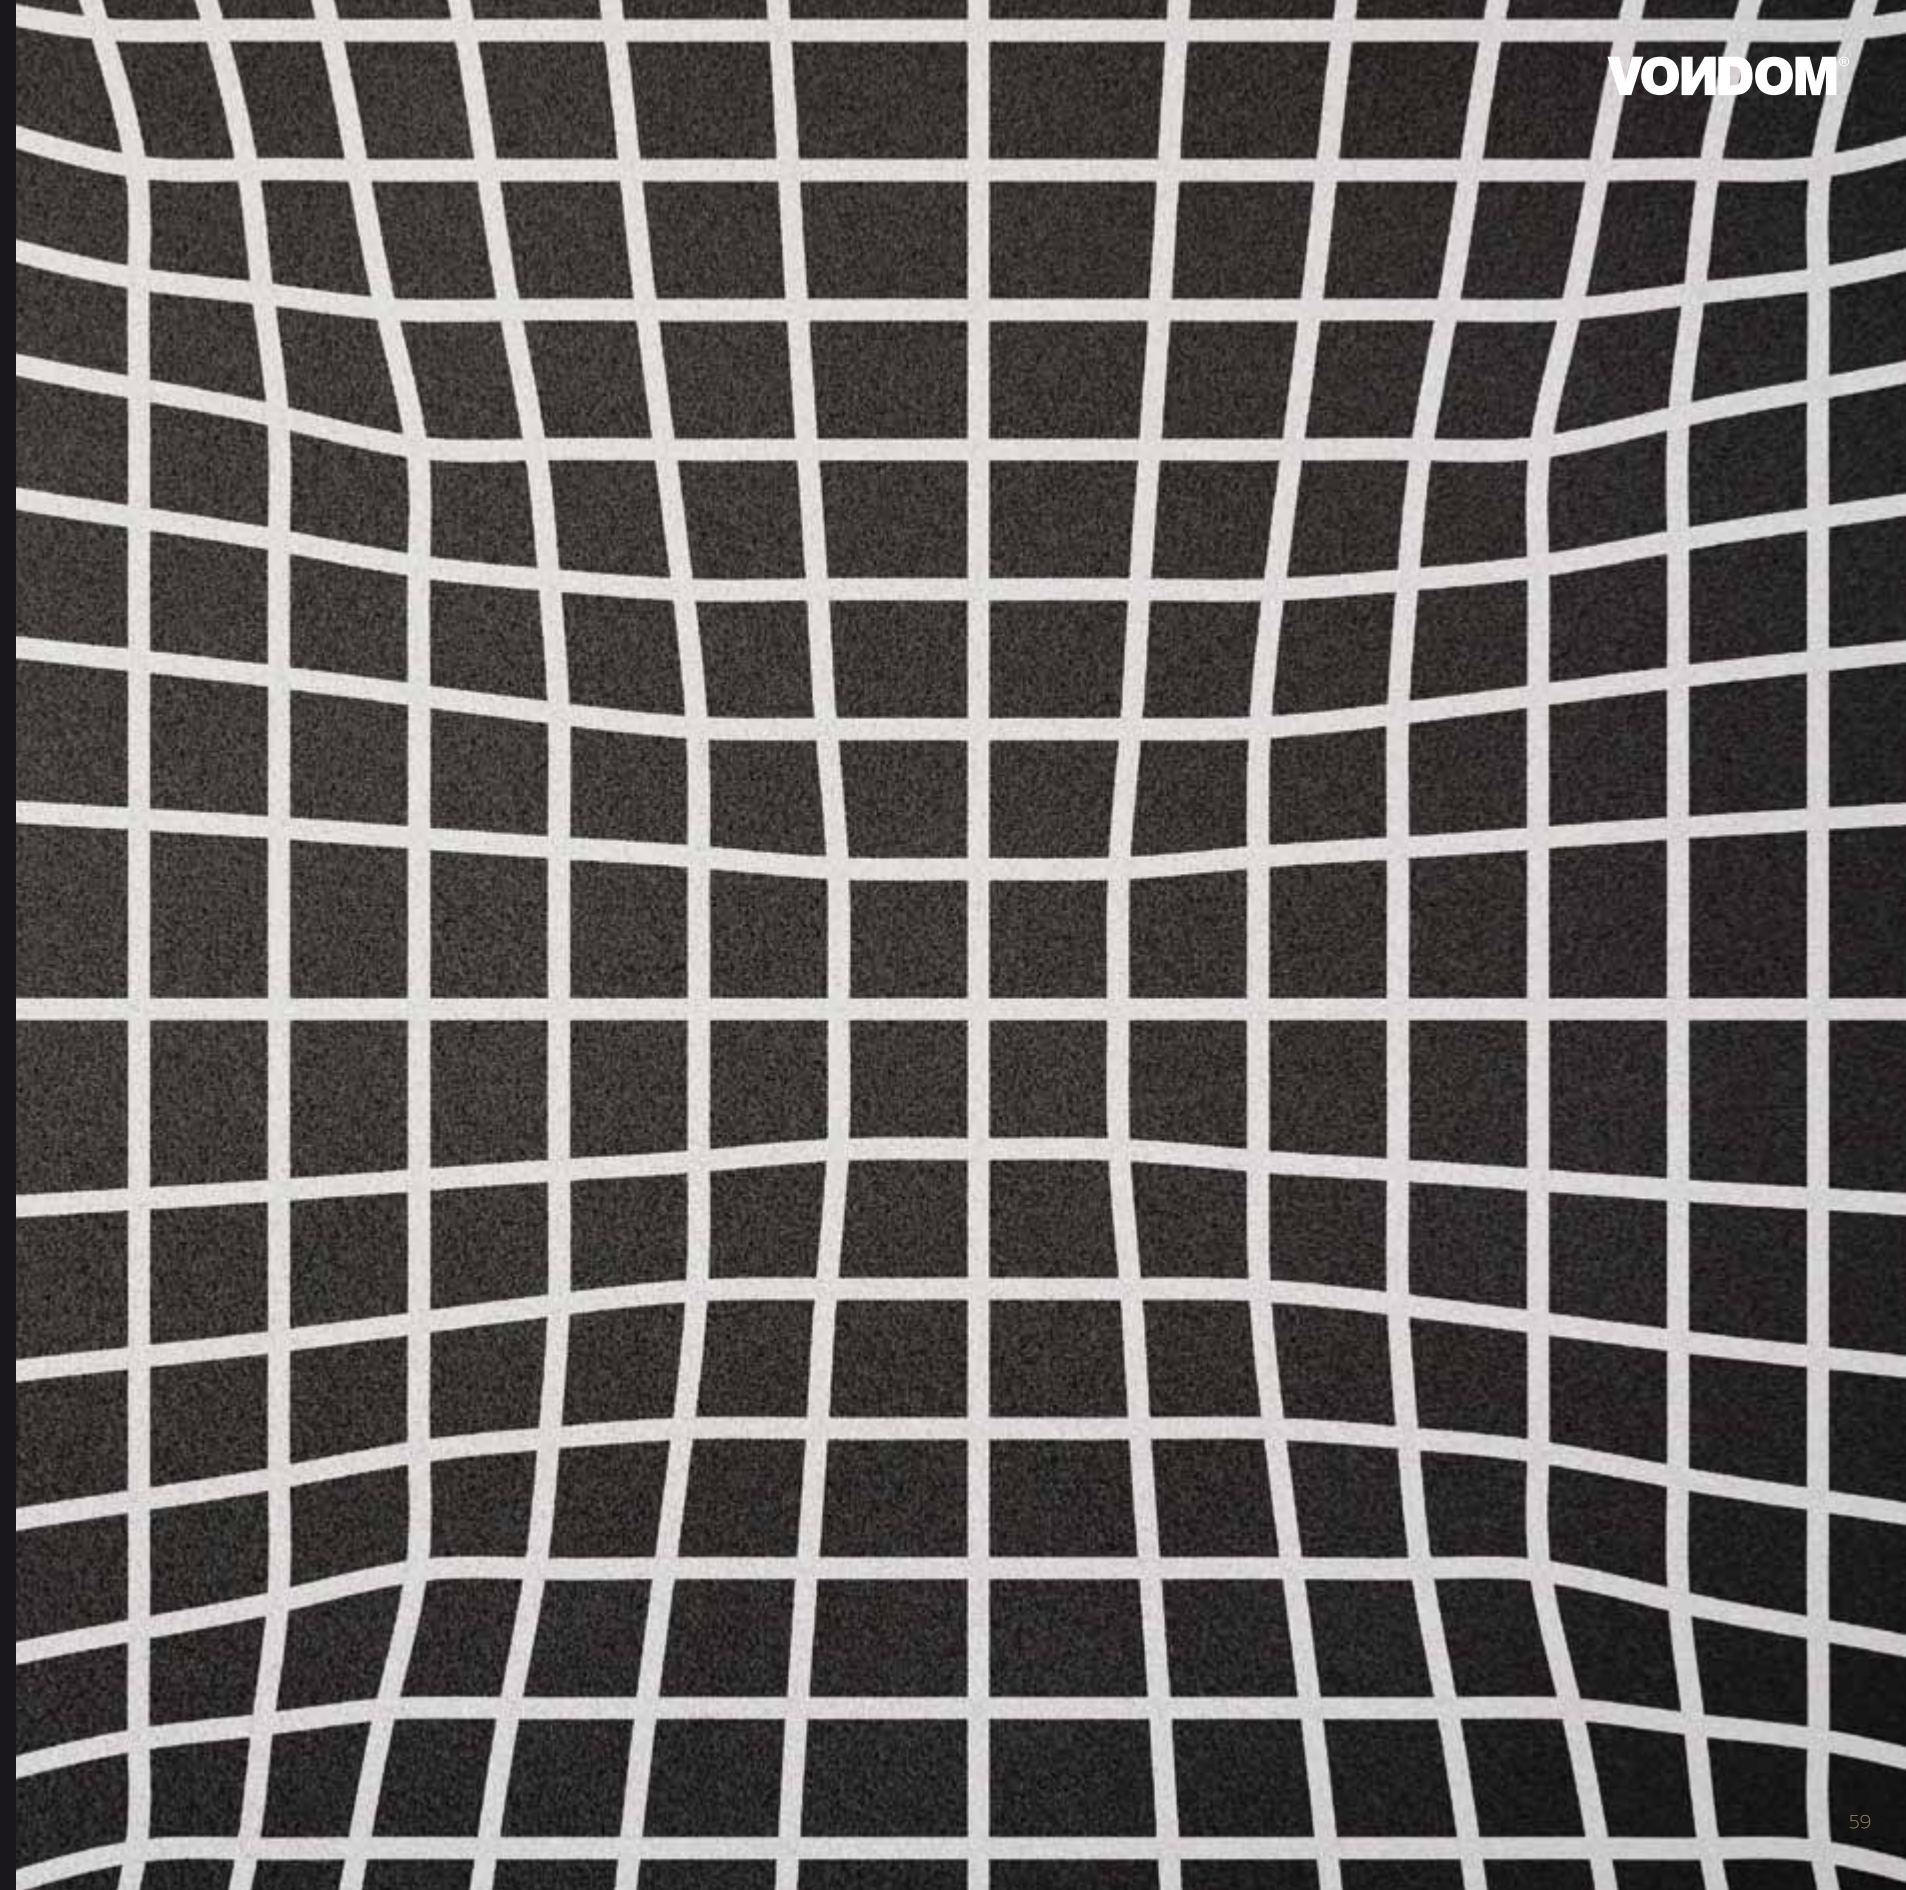

F3
by Fabio Novembre

F3 2 x 2 m
78 3/4" x 78 3/4"
Green
Verde
ref. 62026

F3 2 x 2 m
78 3/4" x 78 3/4"
Reddish
Rojizo
ref. 62027

F3 2 x 2 m
78 3/4" x 78 3/4"
Blue
Azul
ref. 62029

F3 2 x 2 m
78 3/4" x 78 3/4"
Black
Negro
ref. 62028