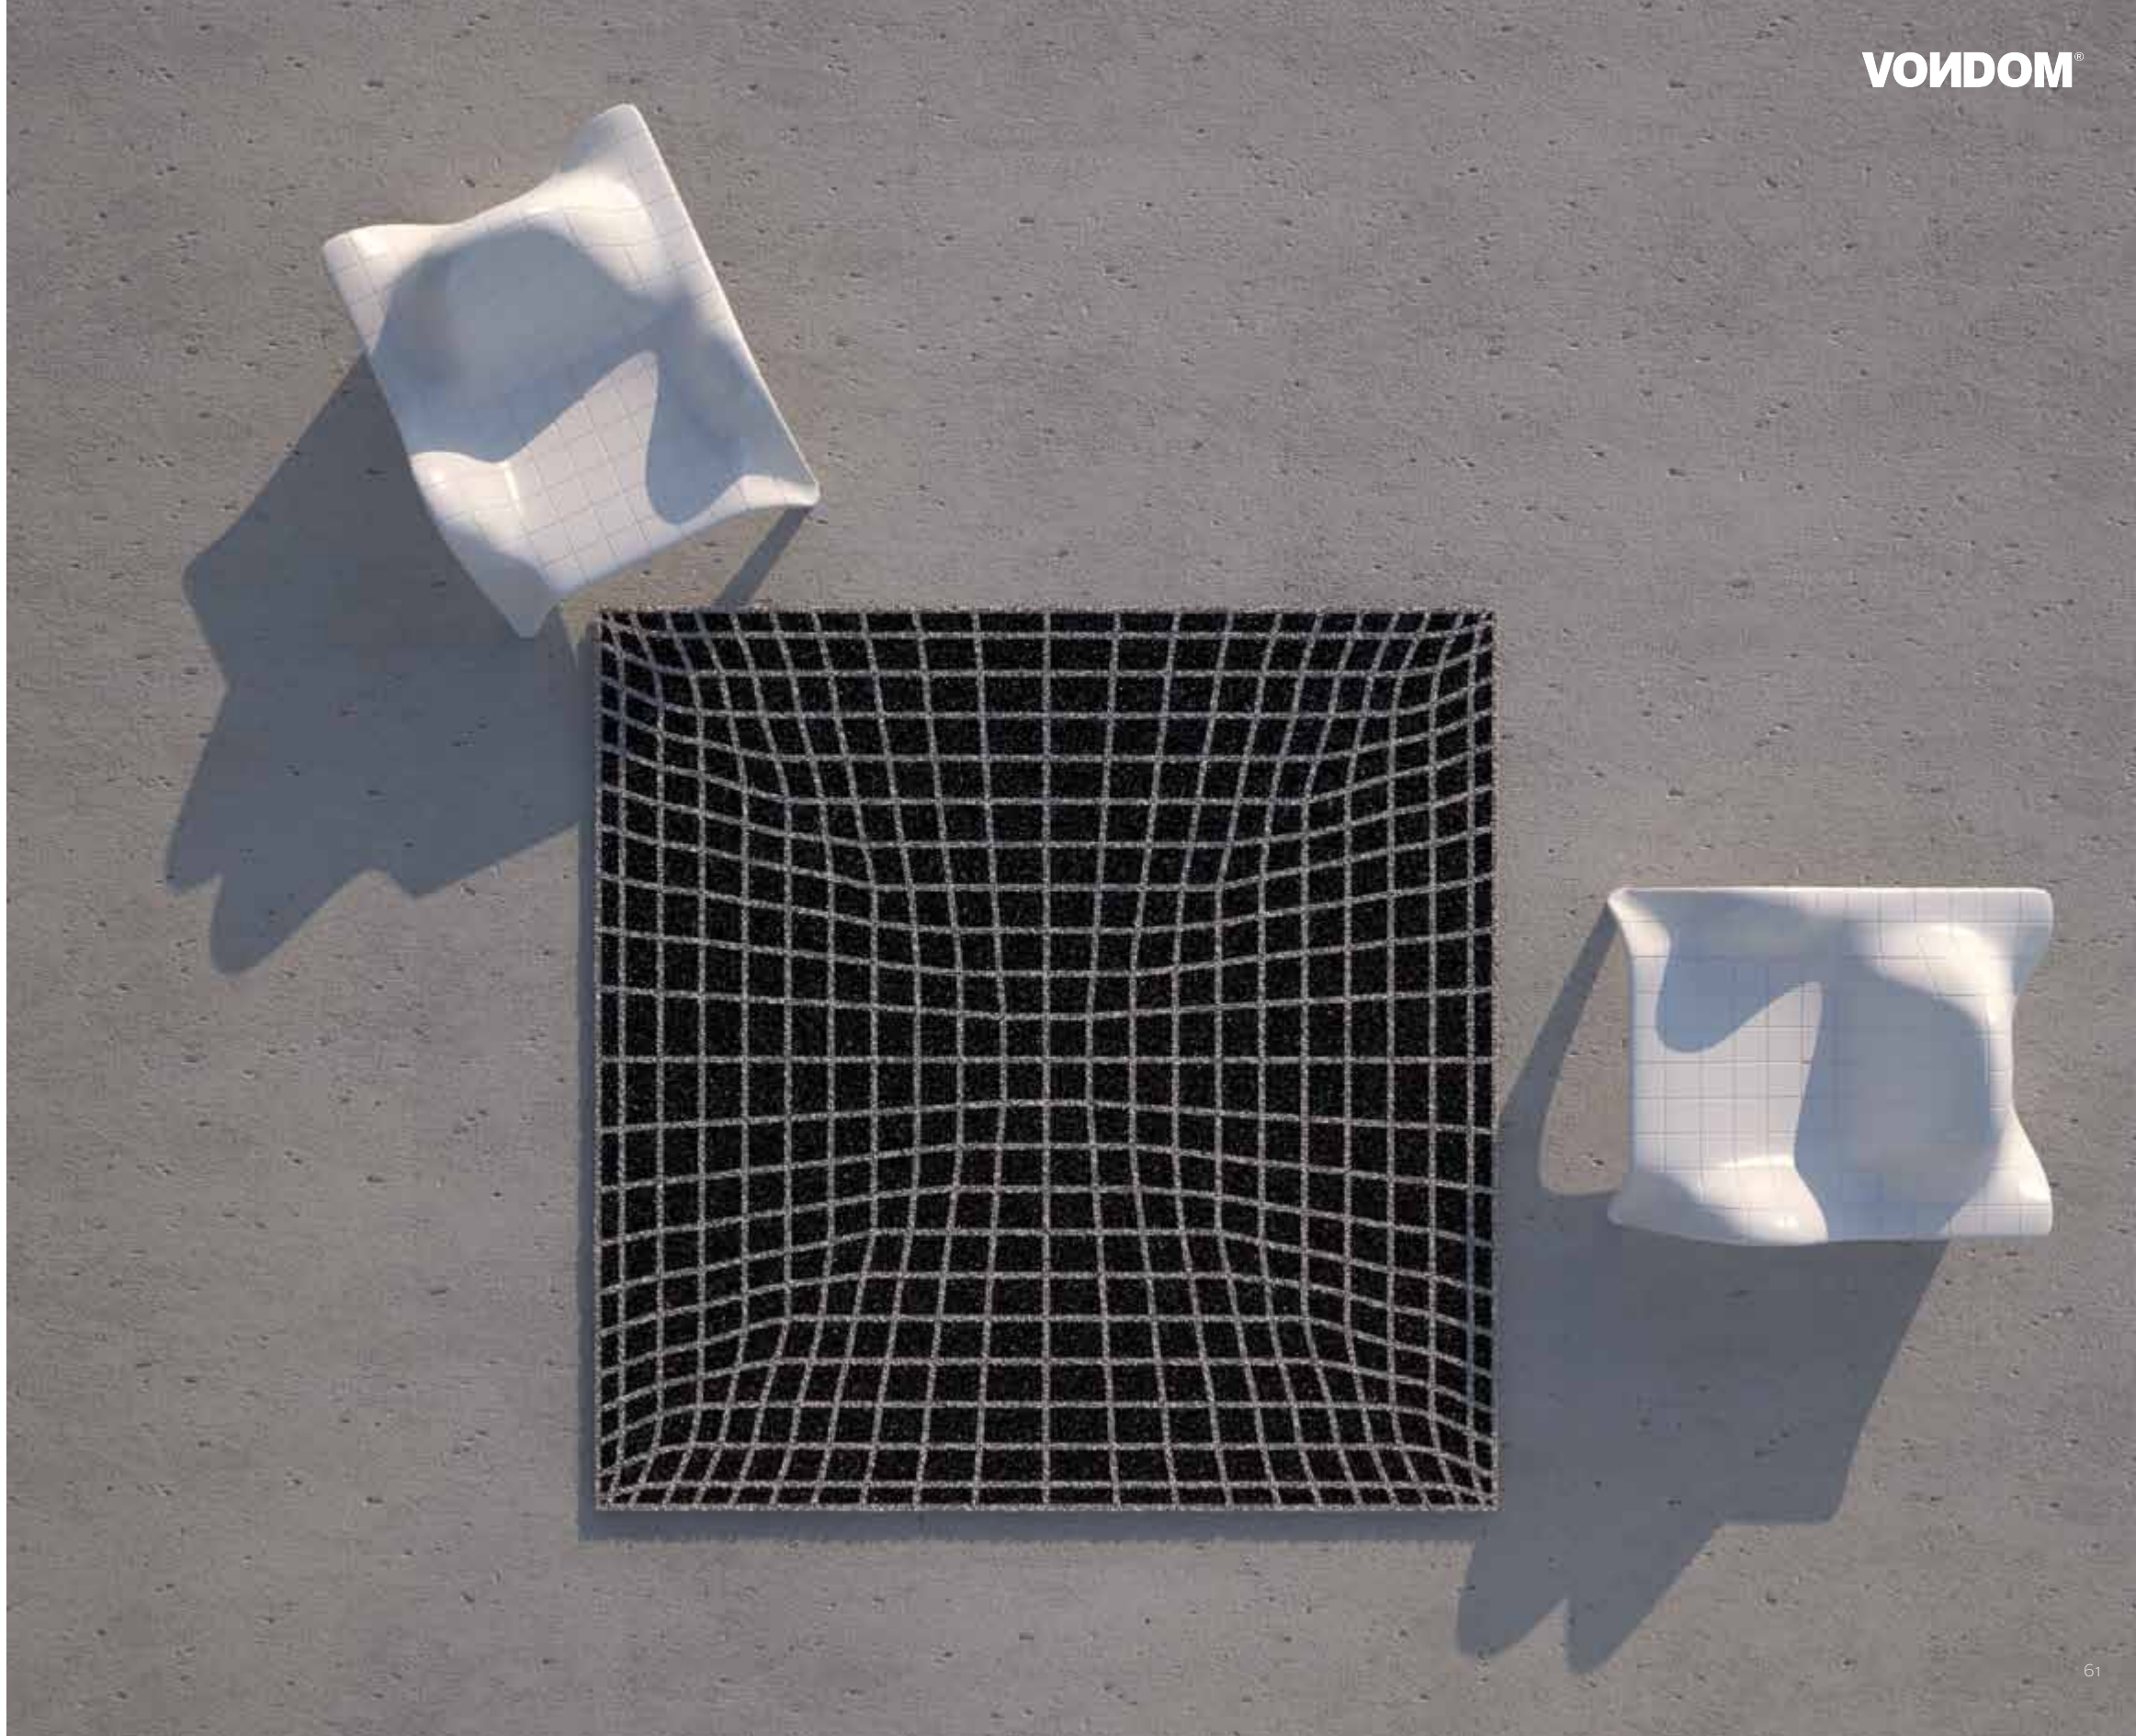

F3
by Fabio Novembre

F3 2 x 2 m
78 3/4" x 78 3/4"
Green
Verde
ref. 62026

F3 2 x 2 m
78 3/4" x 78 3/4"
Reddish
Rojizo
ref. 62027

F3 2 x 2 m
78 3/4" x 78 3/4"
Blue
Azul
ref. 62029

F3 2 x 2 m
78 3/4" x 78 3/4"
Black
Negro
ref. 62028