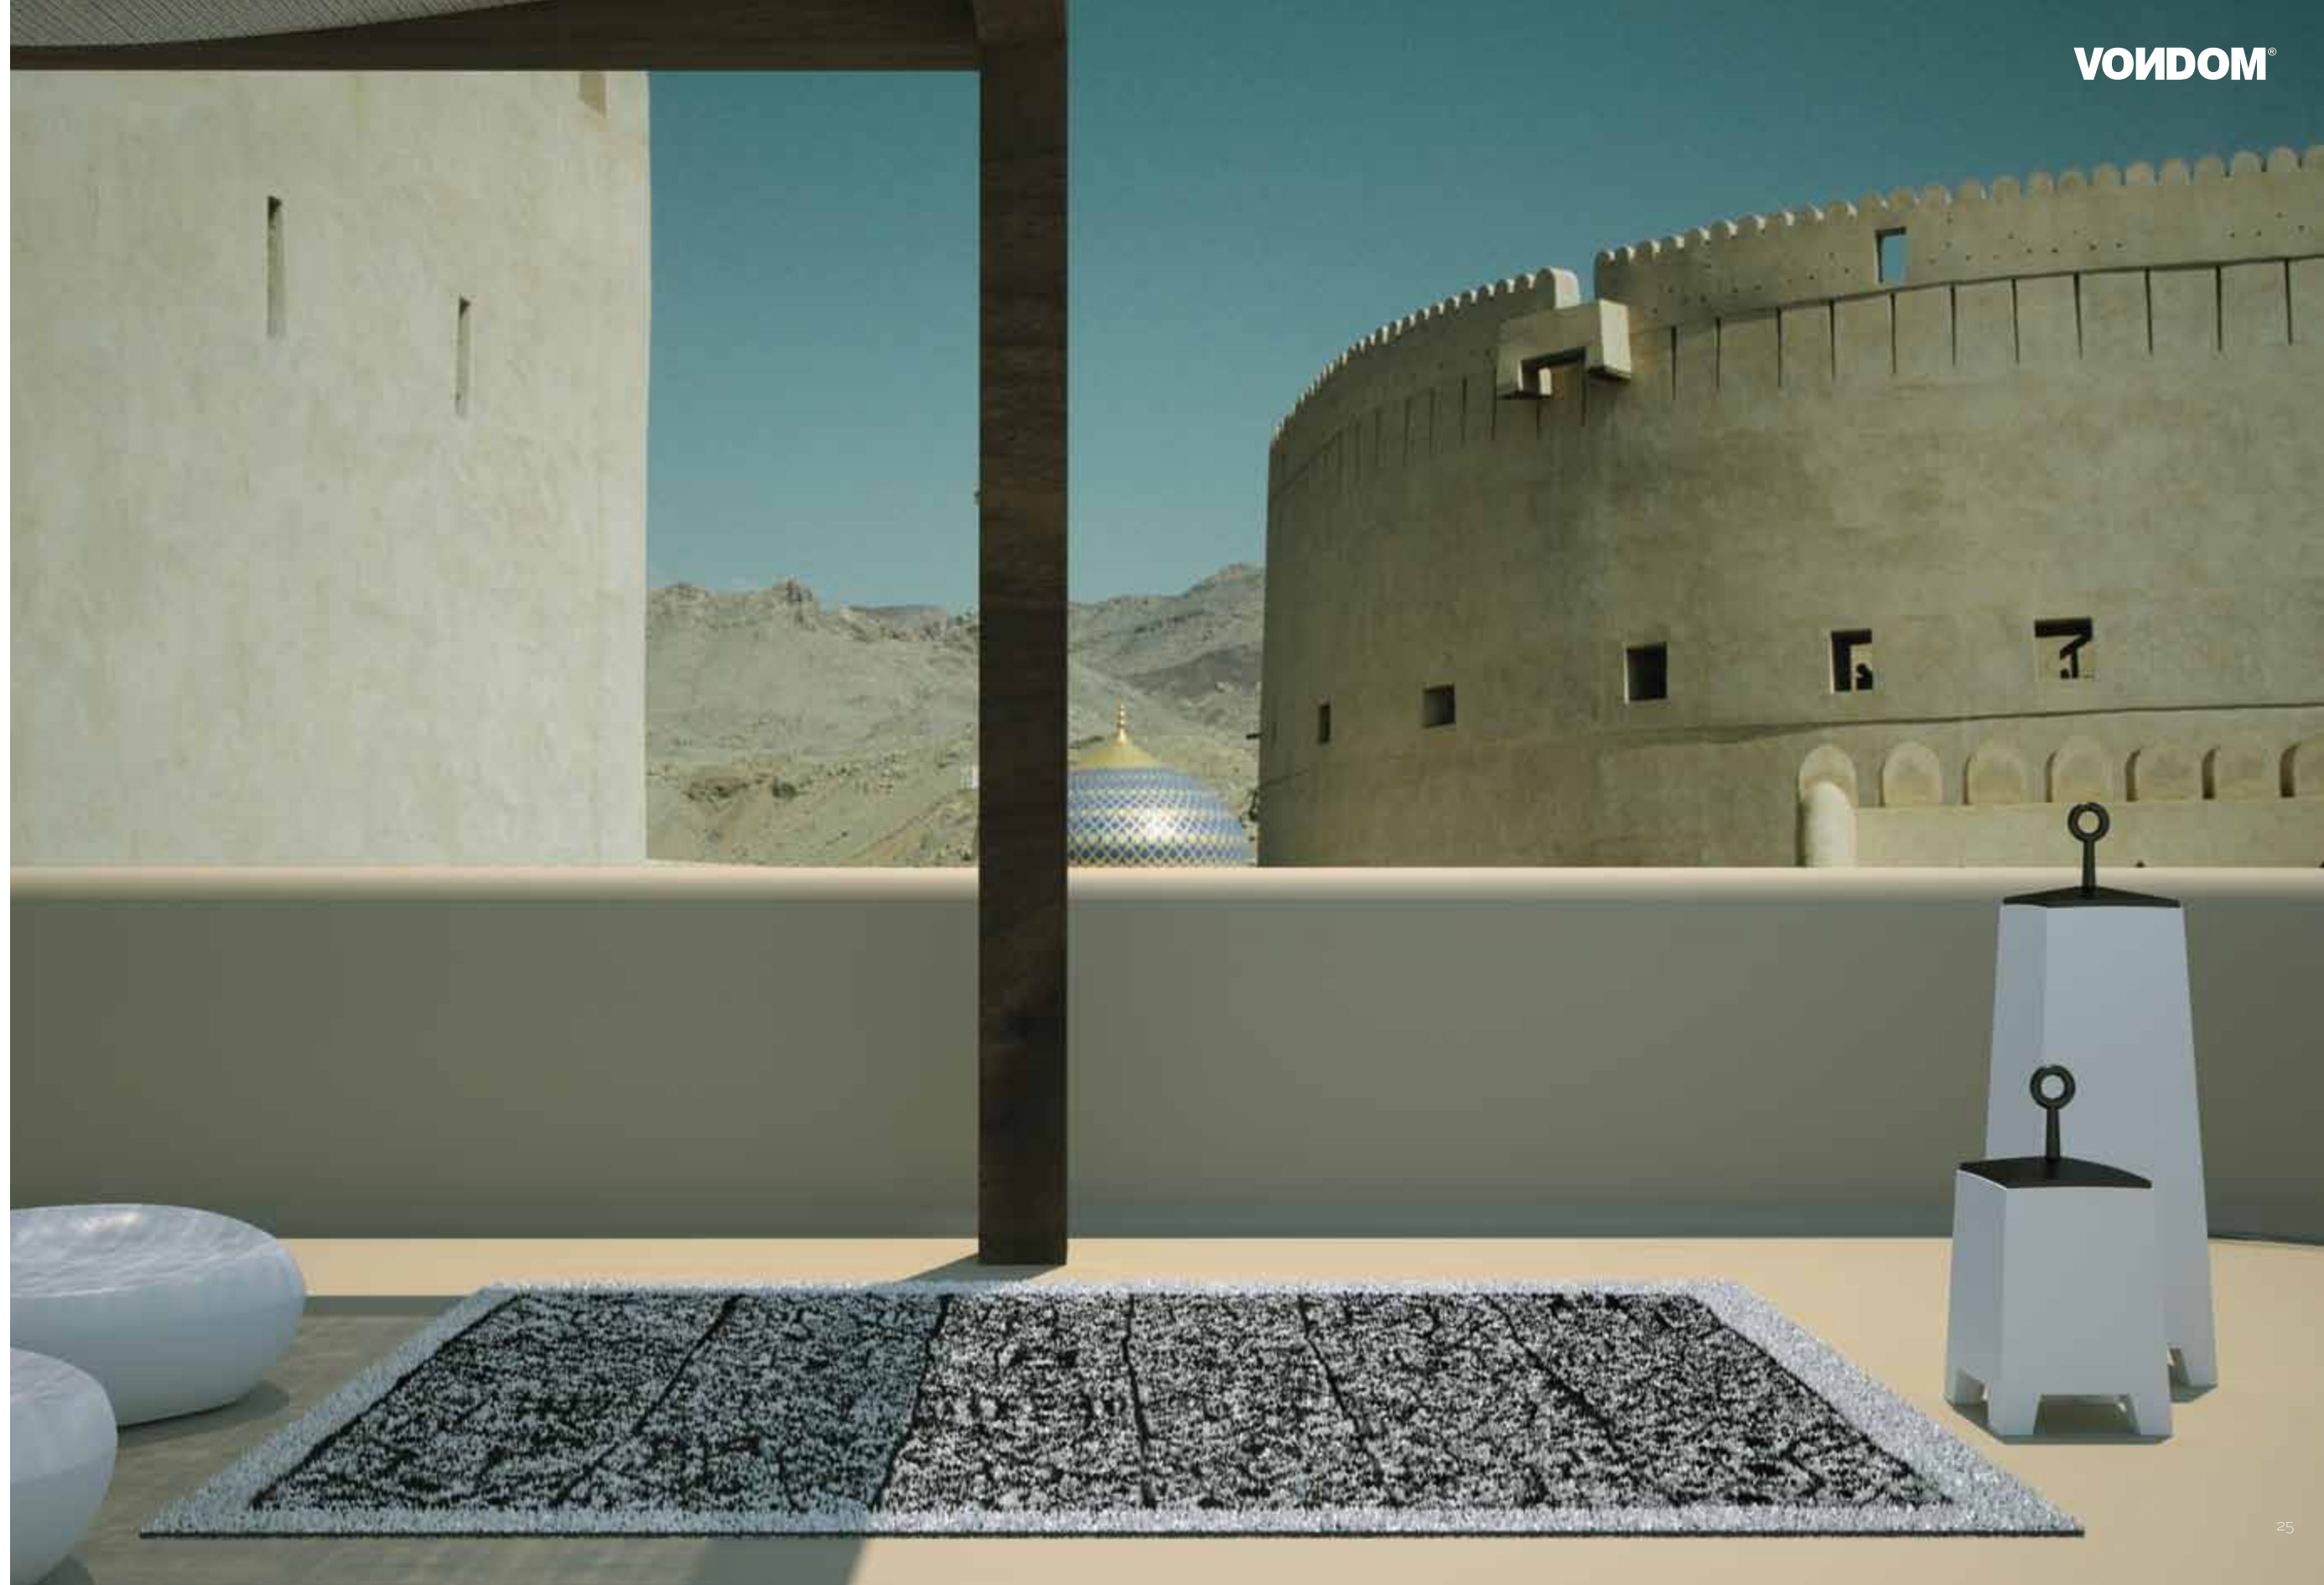

AZULEJO

by Javier Mariscal