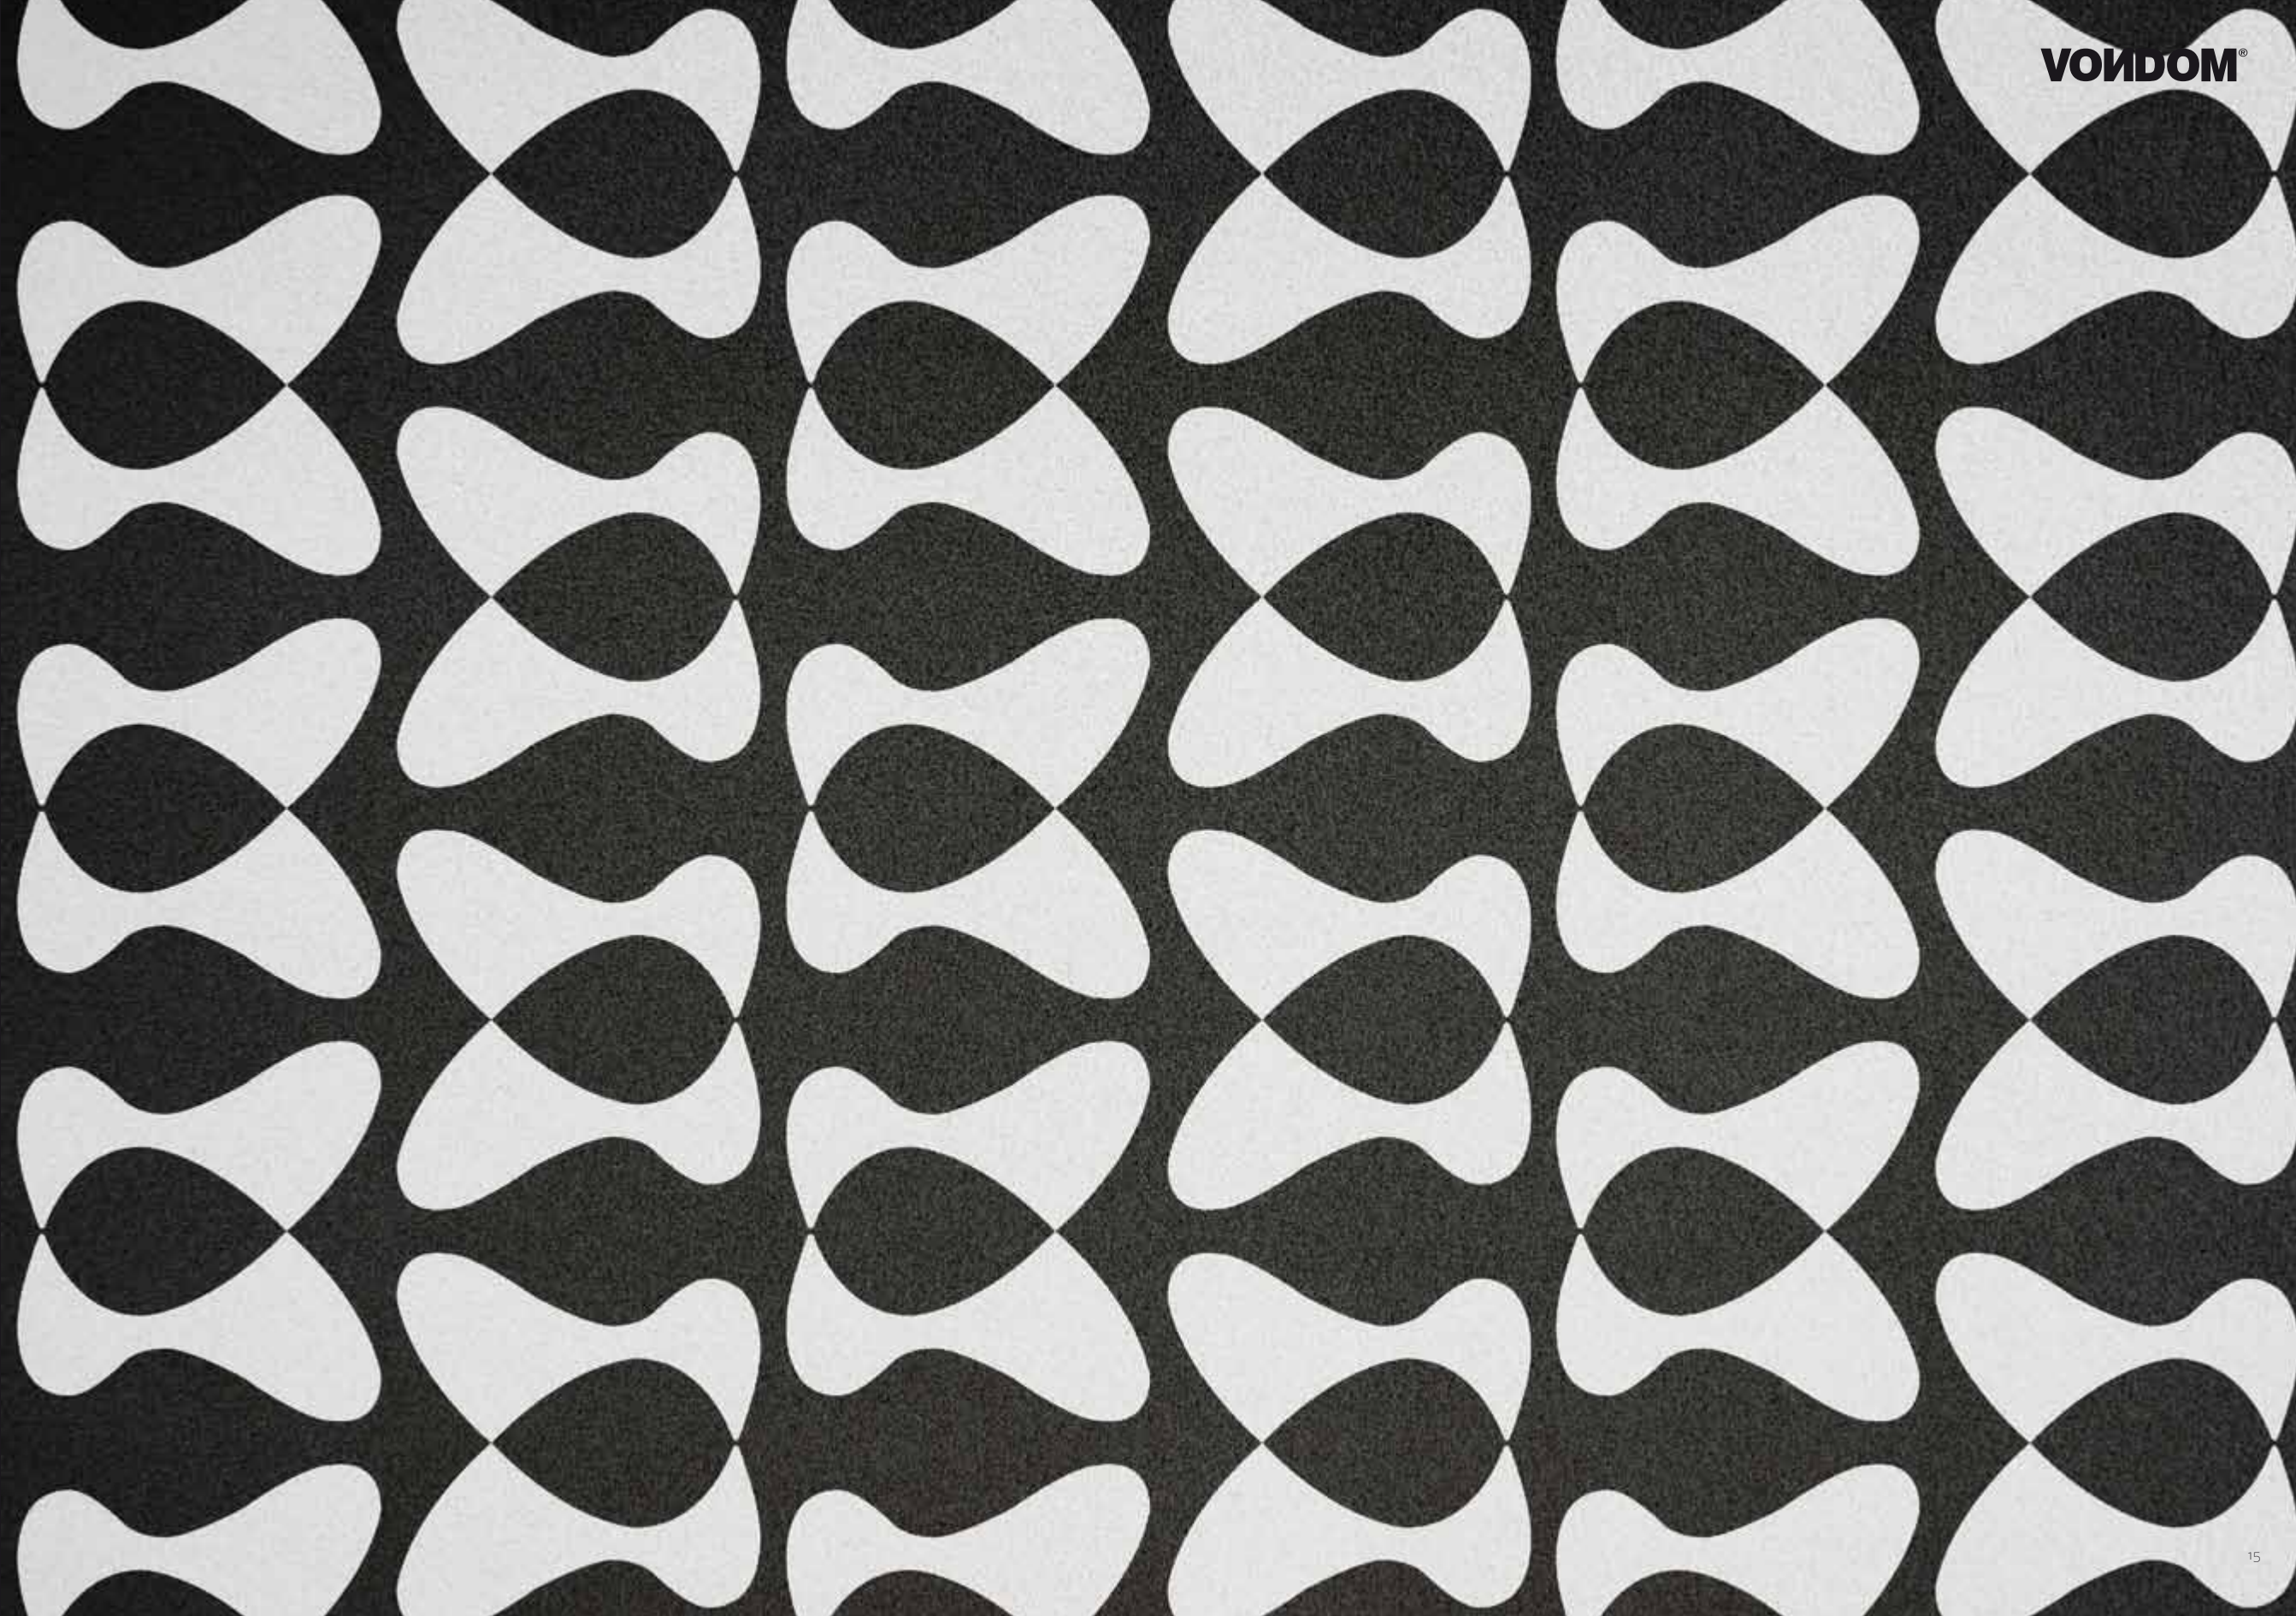

YOU&ME by Karim Rashid