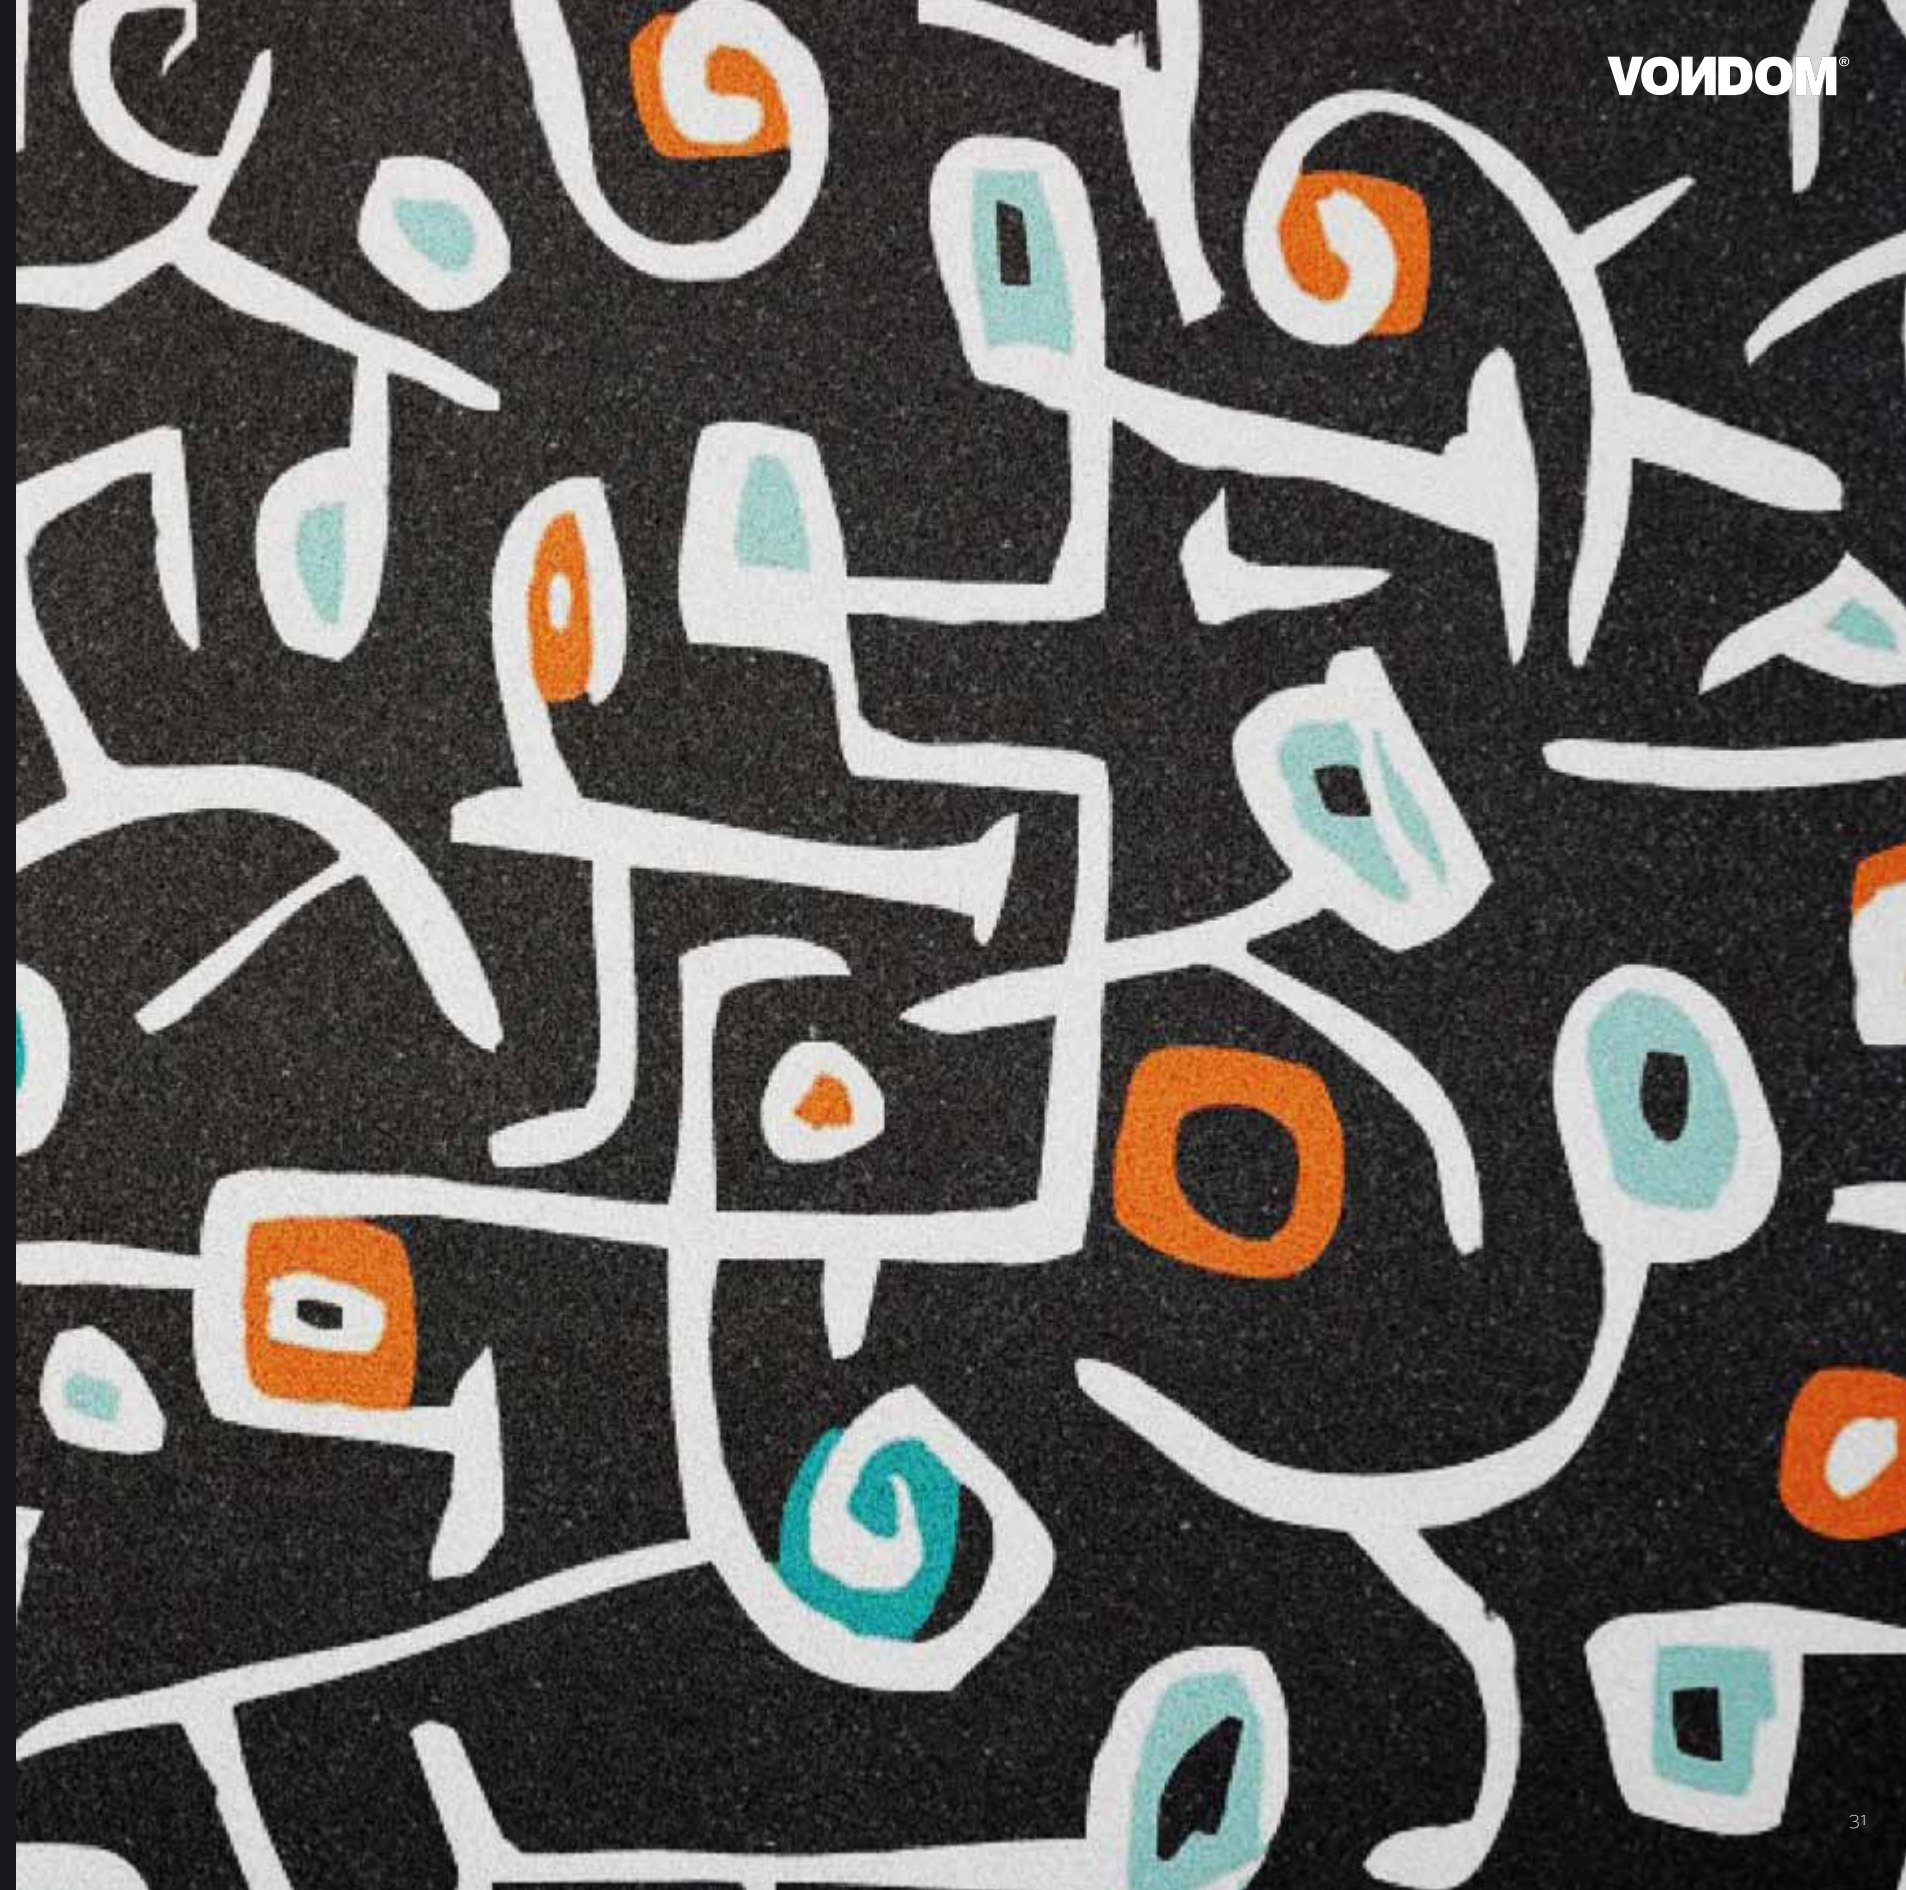

LAS FLORES
DE KLEE by Javier Mariscal